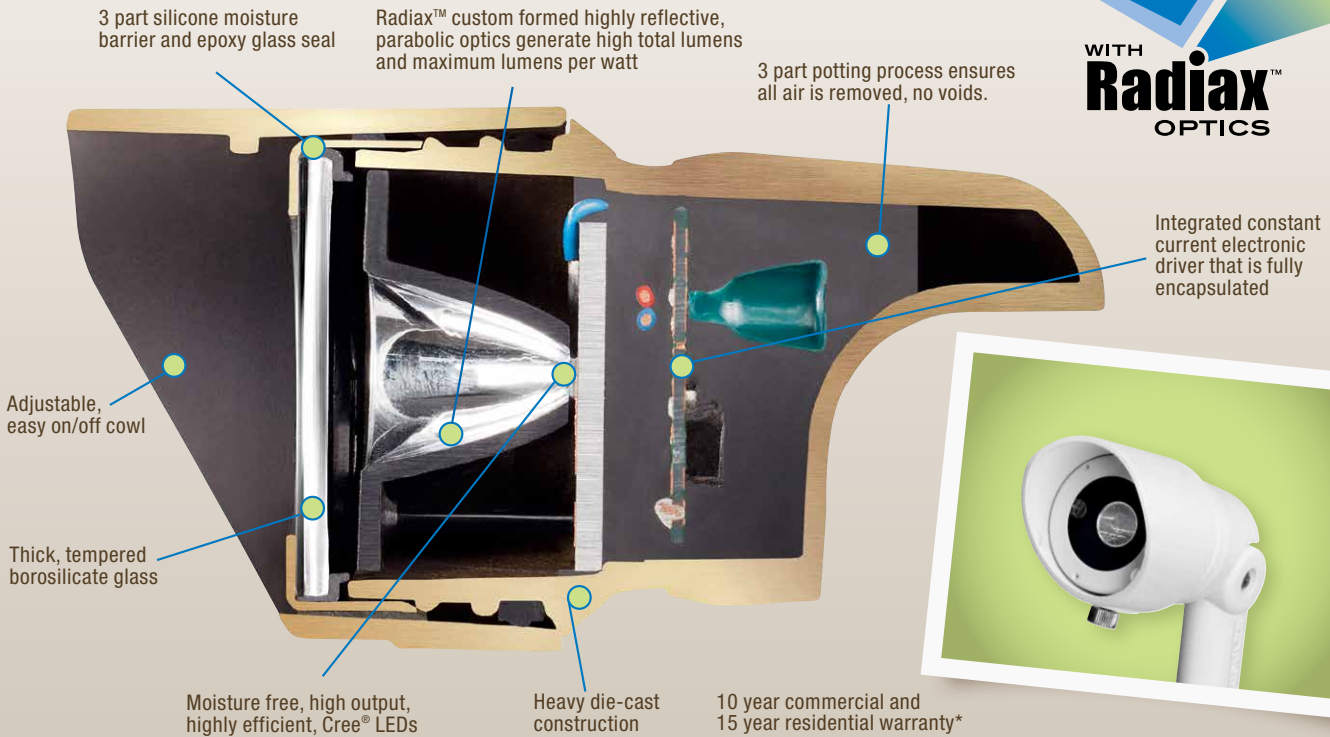

Install with Confidence

Integrated Design with Fully Encapsulated Electronics
for Optimal All-Weather Performance

POWERED BY
DESIGN PRO LED
TECHNOLOGY

WITH
Radiax™
OPTICS

* For warranty details, go to landscapelighting.com