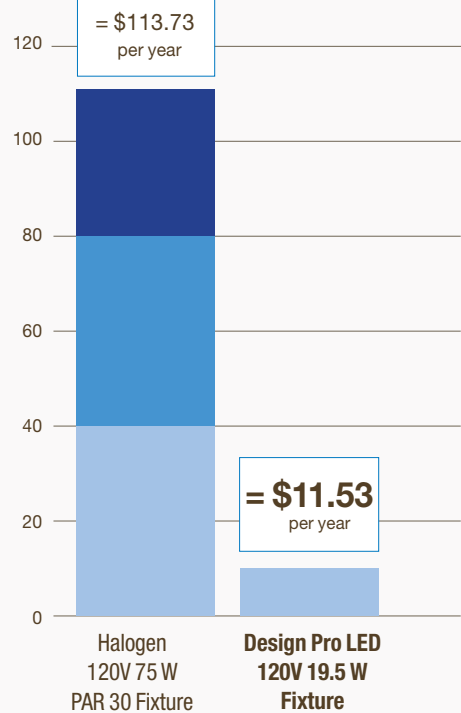

Radiax™ optics come in two forms – side-powered on larger fixtures, and center-powered on smaller ones. Both designs give these fixtures the greatest lumens per watt over comparable fixtures.

POWERED BY
DESIGN PRO LED
TECHNOLOGY

WITH
Radiax™
OPTICS

Side-Powered Radiax

Center-Powered Radiax

Precise, powerful & efficient landscape lighting

Design Pro LED with Radiax Optics: Superior LED Light Fixtures, Superior Results

Wattage equals energy used – and in the old days, it also equated to how bright a light looked. Today, we know that lumens are a better indication of a light's brightness, and we've engineered a solution to get the **most lumens with the least amount of wattage**. Our **Radiax optics**, an exclusive design, **drive increased output** from our LED chips, creating a **more focused and uniform** light at a **cooler operating temperature**. Plus, the Radiax high performance LED optics are engineered **specifically for landscape lighting use**. In addition, a range of Kelvin temperature options gives you the **precise light effects** you need on every job.

Superior Light Fixtures, Superior Results

Design Pro LED fixture
120V, 12.5 Watt

Competitor LED fixture
120V, 13 Watt

TOTAL ANNUAL COST COMPARISON*

■ Replacement Lamps ■ Maintenance ■ Electricity

*Excluding Fixture