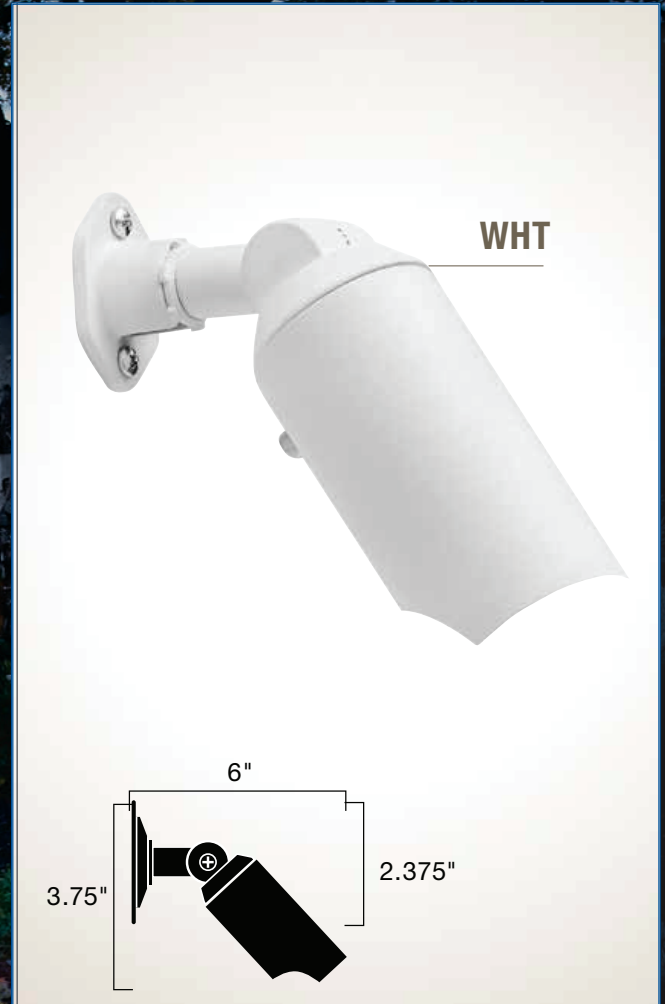

MINI ACCENT DOWN

Tree or surface mount for downlight application.
Features open stainless steel lamp protection.
For downlight use only.

15093 WHT – Textured White

Cast Aluminum with Stainless Steel screen.

12V Incandescent bi-pin, high temperature
porcelain socket 

Lamp not supplied unless noted

Power usage at 12V AC input
VA MAX:
50-W(VA) MR-16
20-W(VA) Max. Canada
35-W(VA) MR-11
see page 161

4W (18000-18011) see page 159
Compares to 20W Halogen

6W (18012-18020) see page 159
Compares to 35W Halogen

35" of usable #18-2, SPT-1-W leads.
Cable connector supplied. 12V porcelain
universal bi-pin socket

WT093

**EASILY CONVERTED
TO LED WITH THE
APPROPRIATE BULB**