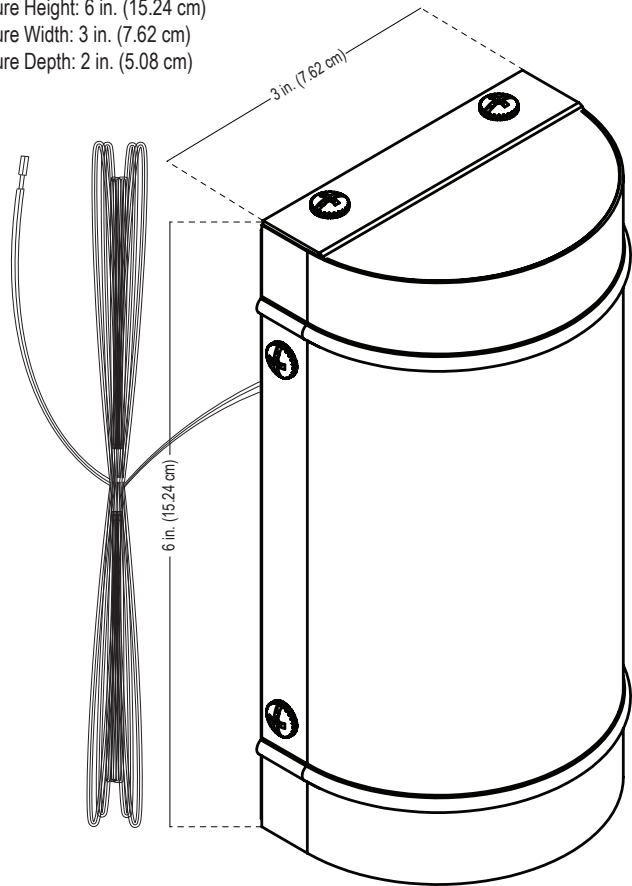

WALL SCONCE

LandLight
Enhance The Night

WTWS100

Fixture Height: 6 in. (15.24 cm)
Fixture Width: 3 in. (7.62 cm)
Fixture Depth: 2 in. (5.08 cm)

Specifications and Features:

Body: Brass fixture, aged brass finish

Lens: Frosted top lens

Socket: Dual spring loaded ceramic bi-pin socket with dual contact and lamp clips

Wire: 25' Foot wire lead, 16 awg (UL listed), brown, Pre-connected to the fixture, Pre-stripped for easy wire connection