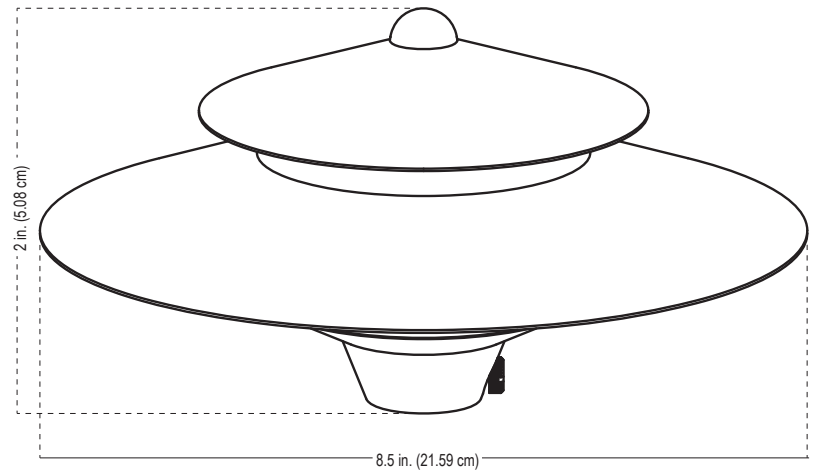

BRASS AREA LIGHT HAT

Specifications and Features:

Body: Brass area light hat, aged brass finish

Style: Two-Tiered

Lens: Polycarbonate frosted lens with rubber gaskets

Collar: Adjustable brass collar with thumb screw, aged

Warranty: Lifetime warranty

Diameter: 8.5 in. (21.59 cm)
 Height: 2 in. (5.08 cm)
 Lens Height: 2 in. (5.08 cm)
 Lens Diameter: 3.37 in. (8.55 cm)

WT700

HAT ONLY, STEMS SOLD SEPARATELY

EASILY CONVERTED TO LED WITH THE APPROPRIATE BULB

ALSTEM12
6' to 12' Diameter

ALSTEM18
16' to 20' Diameter

ALSTEM24
16' to 24' Diameter