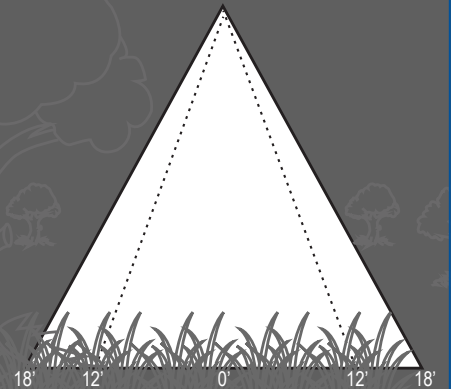

BRASS AREA LIGHT HAT

Specifications and Features:

Body: Brass area light hat, aged brass finish

Lens: Polycarbonate frosted lens with rubber gaskets

Warranty: Lifetime warranty

Diameter: 3.5 in. (8.89 cm)
Height: 1.5 in. (3.81 cm)
Lens Height: 2 in. (5.08 cm)
Lens Diameter: 1.5 in. (3.81 cm)

LandLight
Enhance The Night

WT550

**HAT ONLY, STEMS
SOLD SEPARATELY**

**EASILY CONVERTED
TO LED WITH THE
APPROPRIATE BULB**

ALSTEM12
6' to 8' Diameter

ALSTEM18
10' to 14' Diameter

ALSTEM24
12' to 18' Diameter