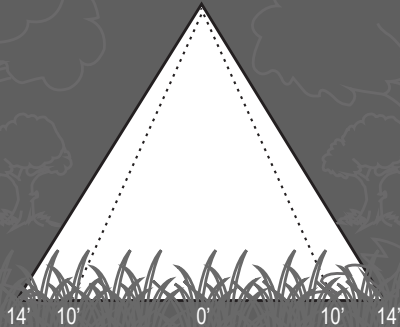

BRASS AREA LIGHT HAT

Specifications and Features:

Body: Brass area light hat, aged brass finish

Lens: Polycarbonate frosted lens with rubber gaskets

Warranty: Lifetime warranty

Diameter: 3.5 in. (8.89 cm)
Height: 1.5 in. (3.81 cm)
Lens Height: 2 in. (5.08 cm)
Lens Diameter: 1.5 in. (3.81 cm)

LandLight
Enhance The Night

WT550

**HAT ONLY, STEMS
SOLD SEPARATELY**

**EASILY CONVERTED
TO LED WITH THE
APPROPRIATE BULB**

ALSTEM12
6' to 8' Diameter

ALSTEM18
10' to 14' Diameter

ALSTEM24
12' to 18' Diameter