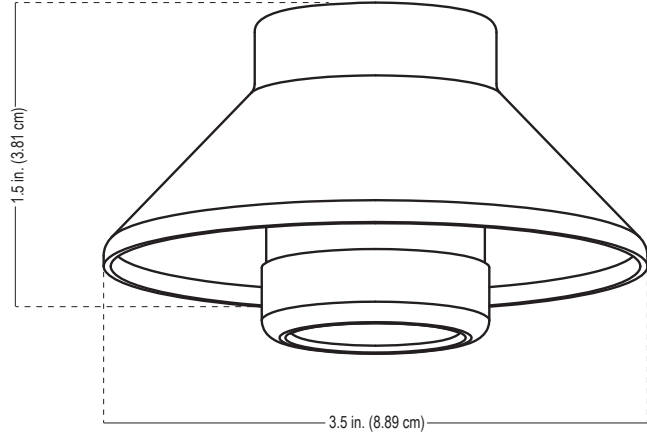

BRASS AREA LIGHT HAT

Specifications and Features:

Body: Brass area light hat, aged brass finish

Lens: Polycarbonate frosted lens with rubber gaskets

Warranty: Lifetime warranty

Diameter: 3.5 in. (8.89 cm)
Height: 1.5 in. (3.81 cm)
Lens Height: 2 in. (5.08 cm)
Lens Diameter: 1.5 in. (3.81 cm)

LandLight
Enhance The Night

WT550

**HAT ONLY, STEMS
SOLD SEPARATELY**

**EASILY CONVERTED
TO LED WITH THE
APPROPRIATE BULB**

ALSTEM12
6' to 8' Diameter

ALSTEM18
10' to 14' Diameter

ALSTEM24
12' to 18' Diameter