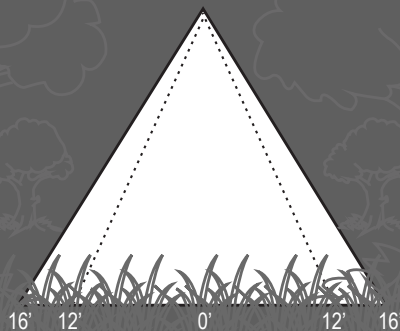

## Specifications and Features:

**Body:** Brass area light hat, aged brass finish

**Lens:** Polycarbonate frosted lens with rubber gaskets

**Warranty:** Lifetime warranty

Diameter: 6.25 in. (15.87 cm)  
Height: 2.75 in. (6.98 cm)  
Lens Height: 2.5 in. (6.35 cm)  
Lens Diameter: 1.5 in. (3.81 cm)

**LandLight**  
Enhance The Night

**WT300**

**HAT ONLY, STEMS  
SOLD SEPARATELY**

**EASILY CONVERTED  
TO LED WITH THE  
APPROPRIATE BULB**

ALSTEM12  
6' to 10' Diameter

ALSTEM18  
12' to 16' Diameter

ALSTEM24  
14' to 18' Diameter