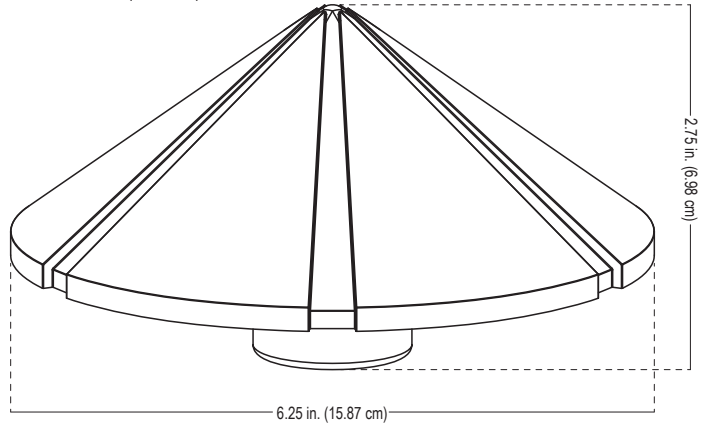

# BRASS AREA LIGHT HAT

## Specifications and Features:

**Body:** Brass area light hat, aged brass finish

**Lens:** Polycarbonate frosted lens with rubber gaskets

**Warranty:** Lifetime warranty

Diameter: 6.25 in. (15.87 cm)  
Height: 2.75 in. (6.98 cm)  
Lens Height: 2.5 in. (6.35 cm)  
Lens Diameter: 1.5 in. (3.81 cm)

**LandLight**  
Enhance The Night

**WT300**

**HAT ONLY, STEMS  
SOLD SEPARATELY**

**EASILY CONVERTED  
TO LED WITH THE  
APPROPRIATE BULB**

ALSTEM12  
6' to 10' Diameter

ALSTEM18  
12' to 16' Diameter

ALSTEM24  
14' to 18' Diameter