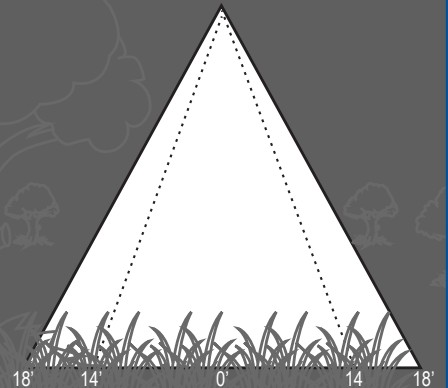

## Specifications and Features:

**Body:** Brass area light hat, aged brass finish

**Lens:** Polycarbonate frosted lens with rubber gaskets

**Warranty:** Lifetime warranty

Diameter: 6.25 in. (15.87 cm)  
Height: 2.75 in. (6.98 cm)  
Lens Height: 2.5 in. (6.35 cm)  
Lens Diameter: 1.5 in. (3.81 cm)

**LandLight**  
Enhance The Night

**WT300**

**HAT ONLY, STEMS  
SOLD SEPARATELY**

**EASILY CONVERTED  
TO LED WITH THE  
APPROPRIATE BULB**

ALSTEM12  
6' to 10' Diameter

ALSTEM18  
12' to 16' Diameter

ALSTEM24  
14' to 18' Diameter