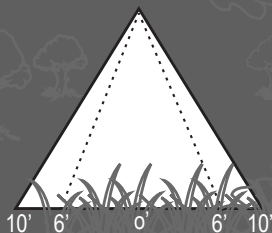

## Specifications and Features:

**Body:** Brass area light hat, aged brass finish

**Lens:** Polycarbonate frosted lens with rubber gaskets

**Warranty:** Lifetime warranty

Diameter: 6.25 in. (15.87 cm)  
Height: 2.75 in. (6.98 cm)  
Lens Height: 2.5 in. (6.35 cm)  
Lens Diameter: 1.5 in. (3.81 cm)

**LandLight**  
Enhance The Night

**WT300**

**HAT ONLY, STEMS  
SOLD SEPARATELY**

**EASILY CONVERTED  
TO LED WITH THE  
APPROPRIATE BULB**

ALSTEM12  
6' to 10' Diameter

ALSTEM18  
12' to 16' Diameter

ALSTEM24  
14' to 18' Diameter